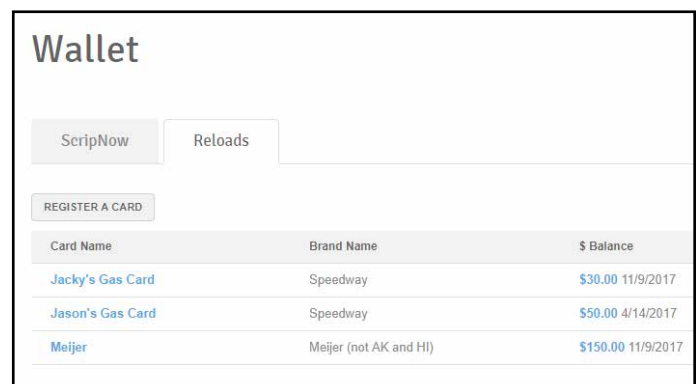

Reload in the Wallet | Using Your Wallet

The Wallet also houses your reloadable cards in the Reloads tab. If you need to register a card, you can do so on this page, and you can also see the list of cards you've already registered.

You can click on a card's name to view the card's number, track its balance, save the security PIN, change the name, or reload it.