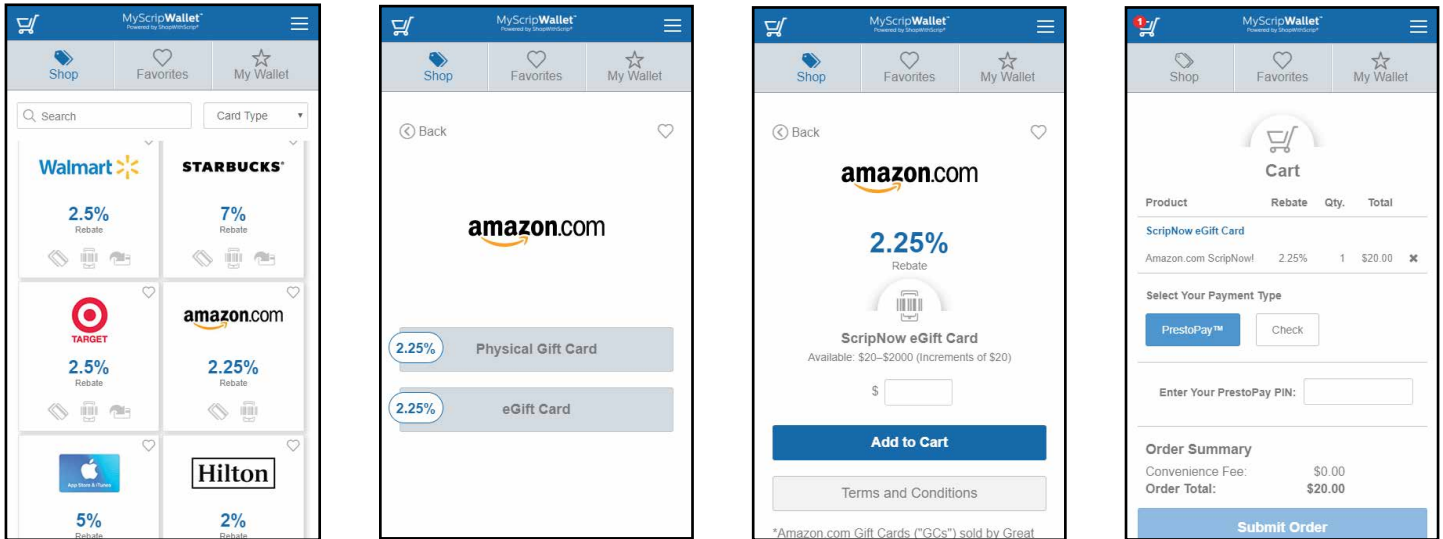

MyScripWallet Mobile | Using Your Wallet

MyScripWallet.com is the mobile website that lets you take scrip fundraising wherever you are. On MyScripWallet, you can order physical cards, ScripNow eGift Cards, reload your cards, and in many cases, redeem them right from your mobile device. Since it's a mobile website, MyScripWallet is supported on both Apple and Android devices.

Organization: Fenwick H.S. Music Department

Coordinator: Rizelle Capito

Contact: 708-386-0127 X161 or rcapito@fenwickfriars.com