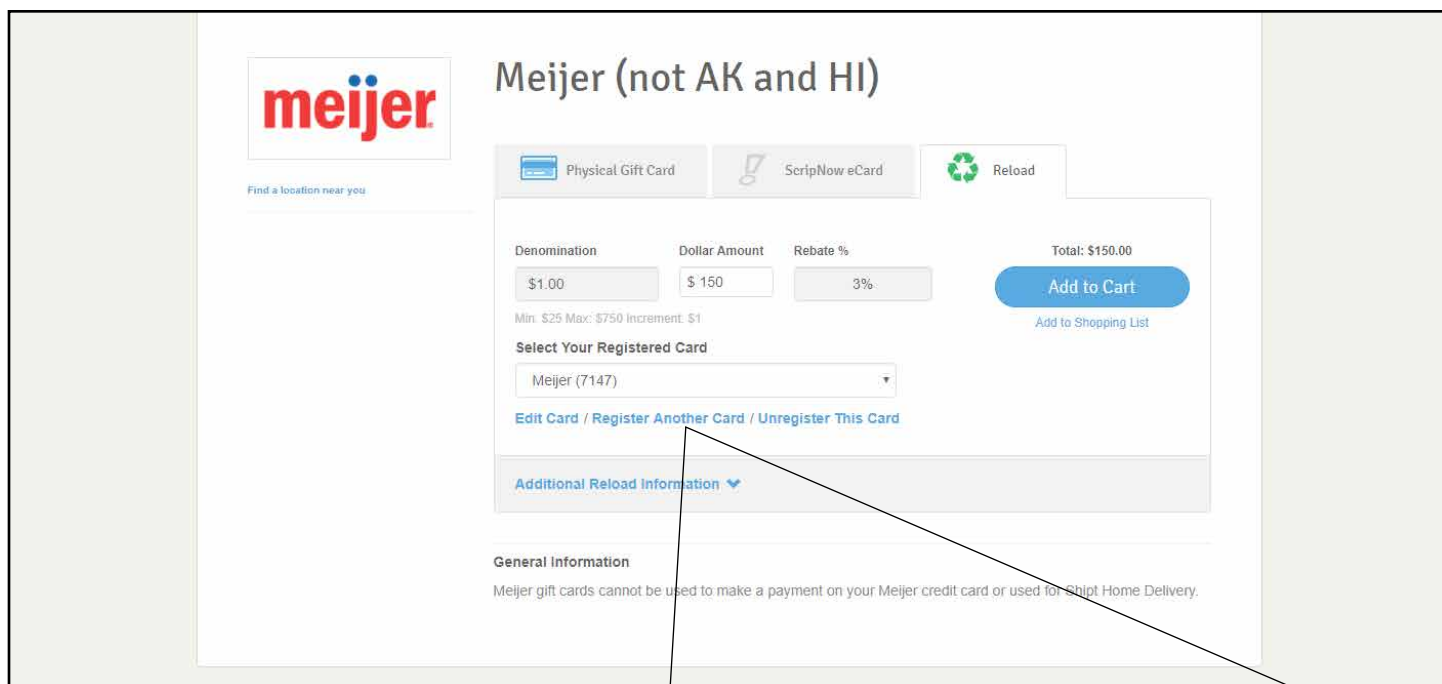

Ordering Reload and ReloadNow | Placing Your Order

Before you reload your card, you have to register it on ShopWithScrip. Remember: you can only register a card that you originally purchased from ShopWithScrip.com.

To register a new card:

1. Enter the card number.
2. Pick a name for the card.
3. Enter the card pin if it has one.
4. Click Register Card.

Once you have registered a card, you will be able to add funds to it. Simply select it by name from the drop-down menu when you're in the Reload or ReloadNow tab and enter a dollar amount. Reload and ReloadNow have a minimum and maximum possible value. Gift cards also have a maximum card balance. Click Additional Reload Information for details on reloading a specific card.

Click Add to Cart, and a confirmation box will appear.