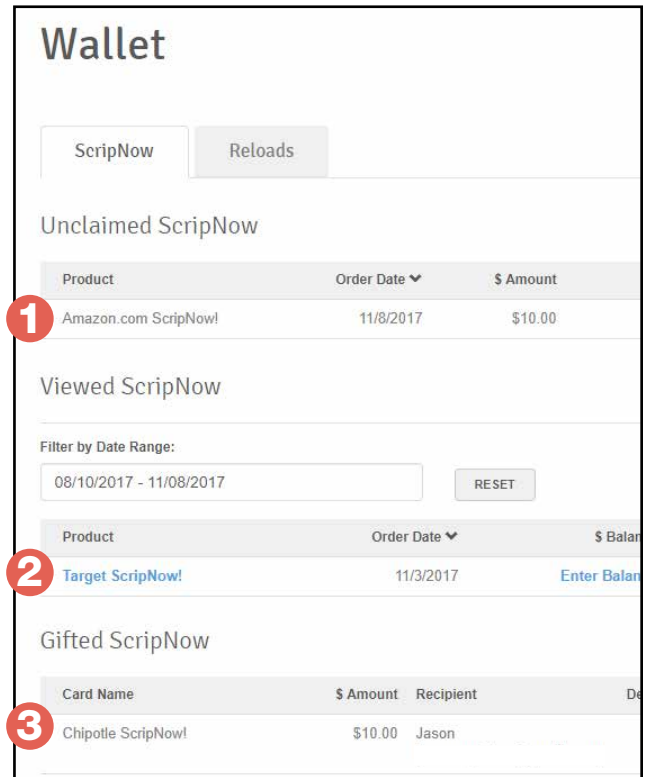

Using Your Wallet

Access your wallet by selecting View ScripNow on your Dashboard. This is where all of your ScripNow eGift Cards and information on registered reloadable cards is.

ScripNow in the Wallet | Using Your Wallet

1. **1.** Unclaimed ScripNow. eGift Cards you have ordered, but haven't accessed yet. Each entry lists the date you ordered it along with the value, and you can click the "View" link to open up your eGift Card to print it or use the code online.
2. **2.** Viewed ScripNow. eGift Cards you have already accessed. If you don't use the full value at one time, you can click the amount listed under "Balance" to enter the amount left on the eGift Card. In some instances, you can click "Get Balance" for your ScripNow and it will retrieve the balance for you. When the eGift Card is fully used, you can click "Hide" to remove the eGift Card from view. At any time, you can check the "Show Hidden" box to view all of your hidden ScripNow.
3. **3.** Gifted ScripNow. All of the delivered ScripNow you have sent as eGifts. The recipient is listed with their email address, along with a confirmation and the date it was delivered.